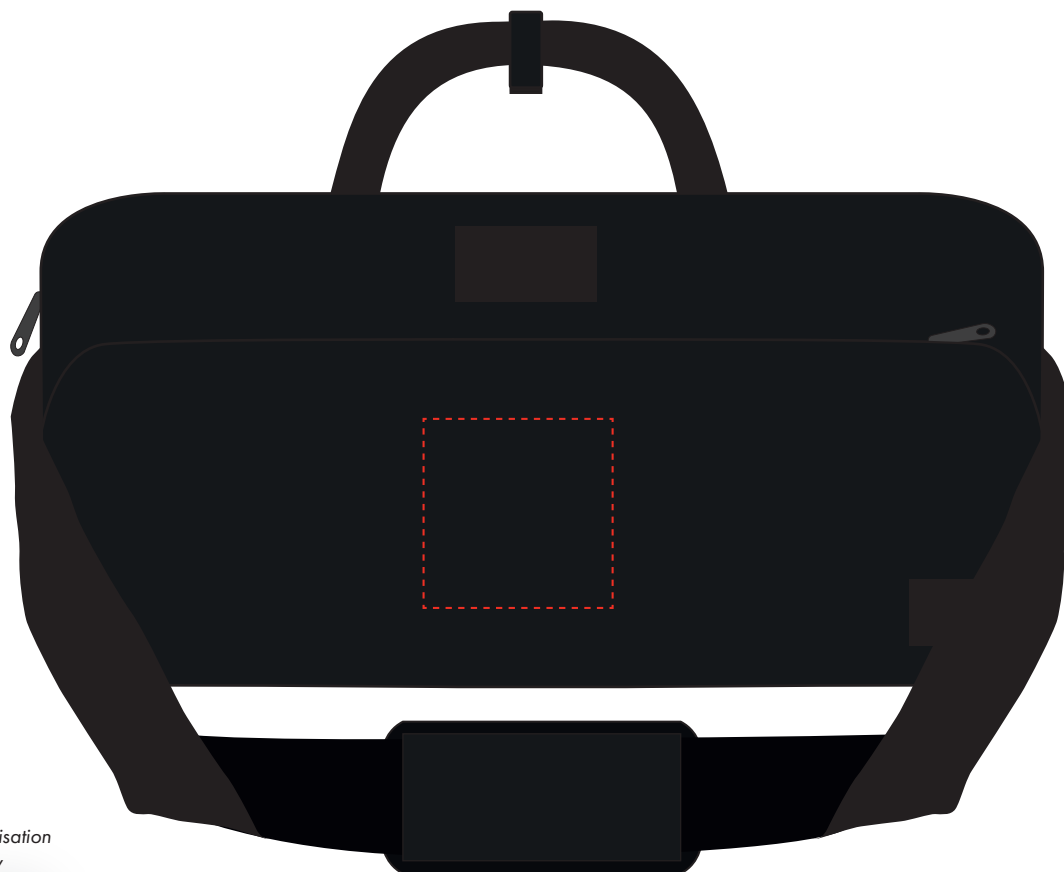

Your Ref:

Quantity:

Product Code: QB8012

Our Ref:

Version: 1

Product Colour: BLACK

PRINTING CONCERNS:**PRODUCT INFO:**

We stock this item in the following colours

**PANTONE REFERENCE(S)**
 Full colour printing

ARTWORK SCALE 25%

Product Image for visualisation
- colours may vary

The dashed line is to demonstrate print area and will not appear on your printed item

PLEASE NOTE: